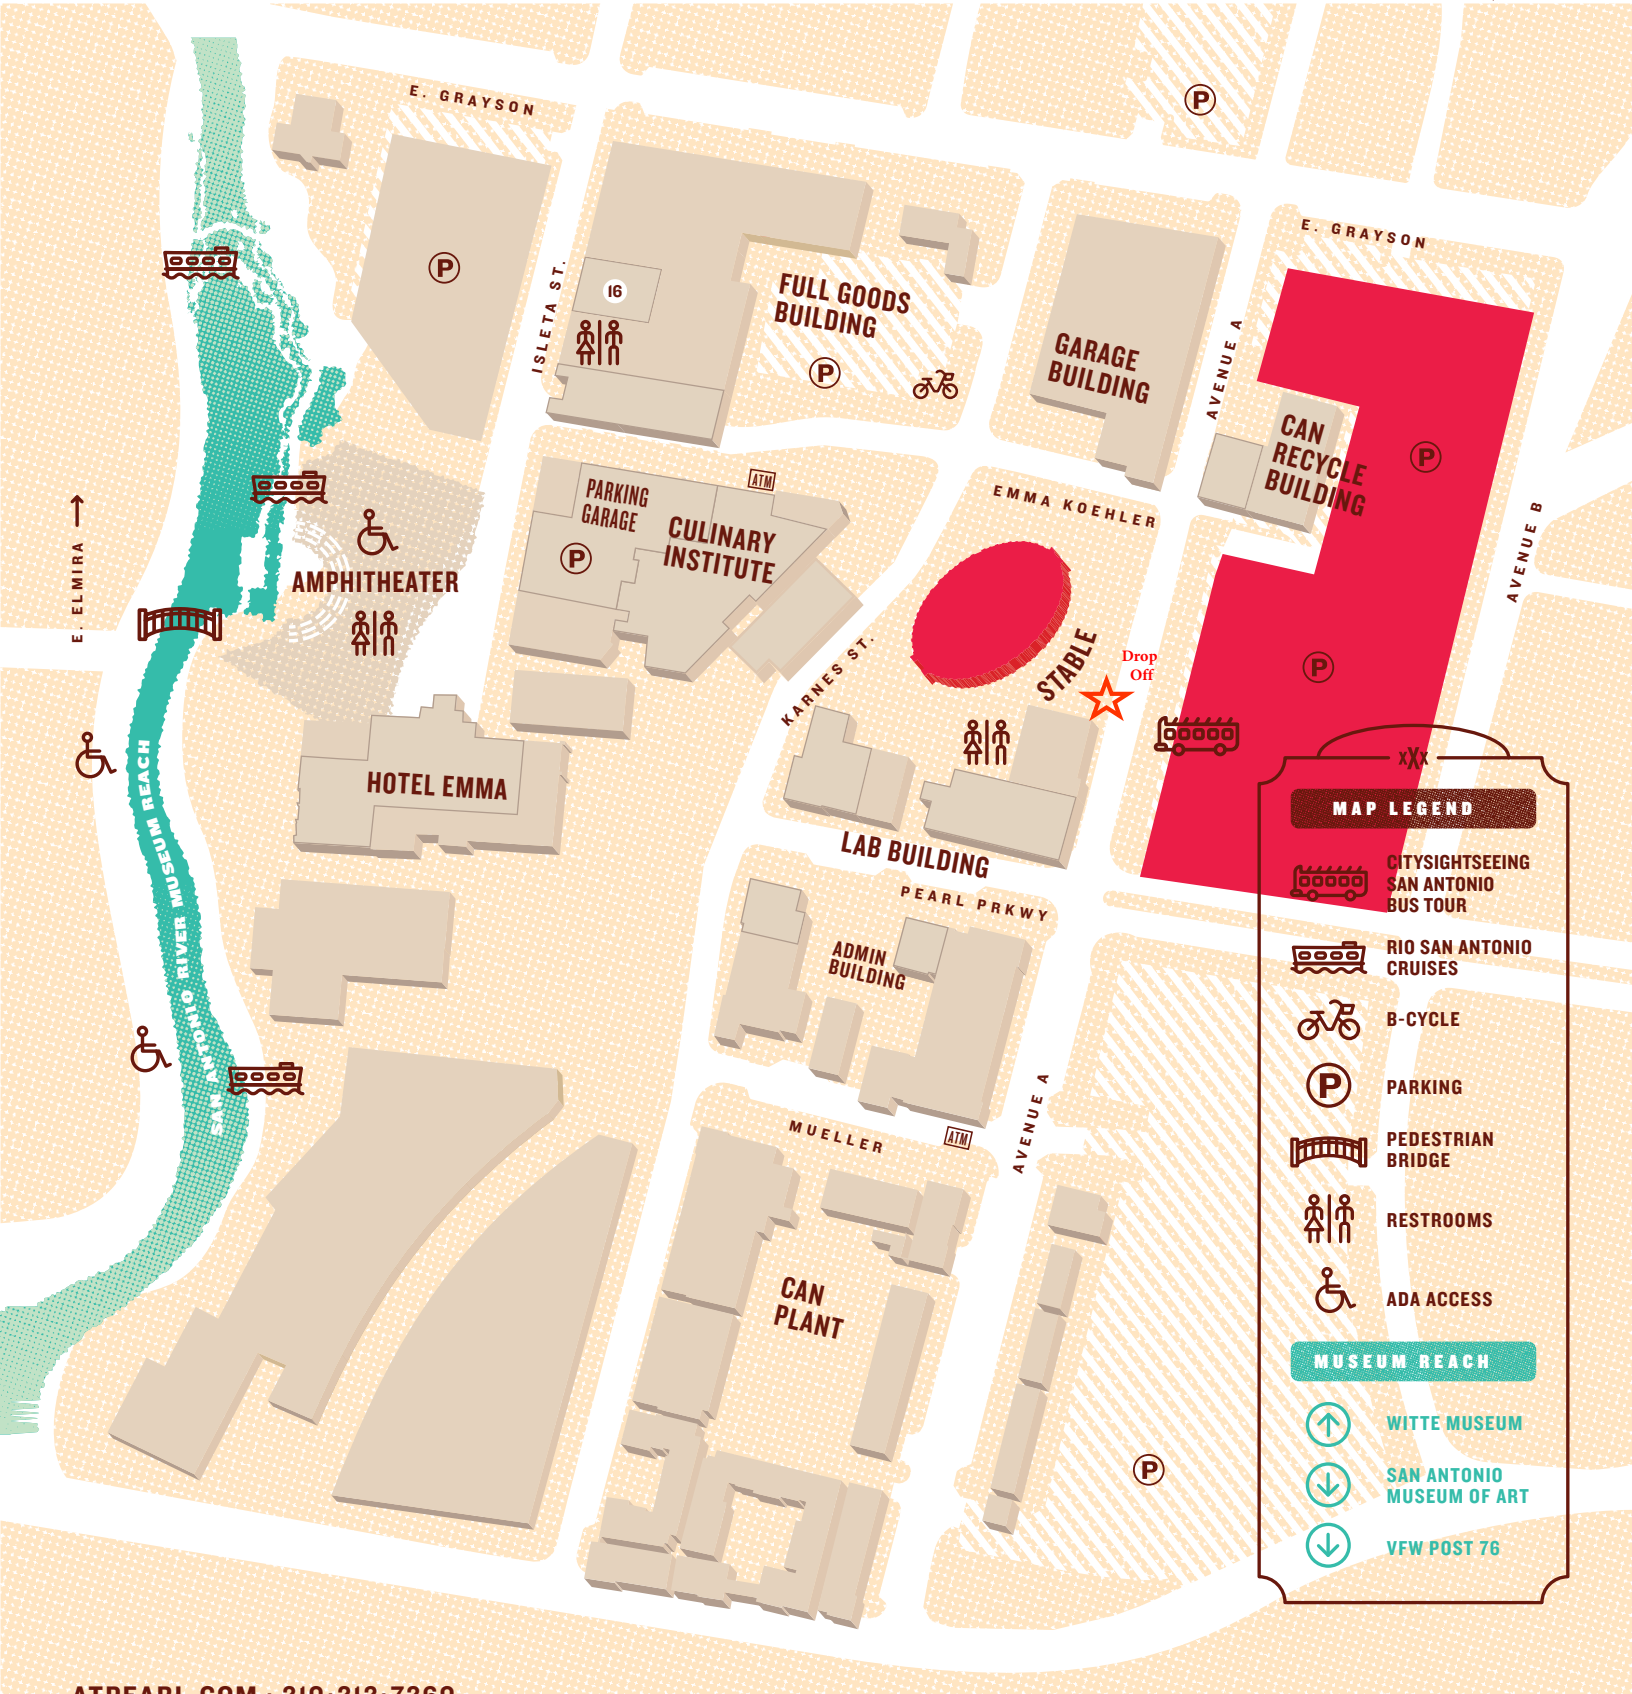

PARKING MAP

ATPEARL.COM · 210-212-7260

VENUES 12 STABLE

307 PEARL PARKWAY · SAN ANTONIO, TX 78215